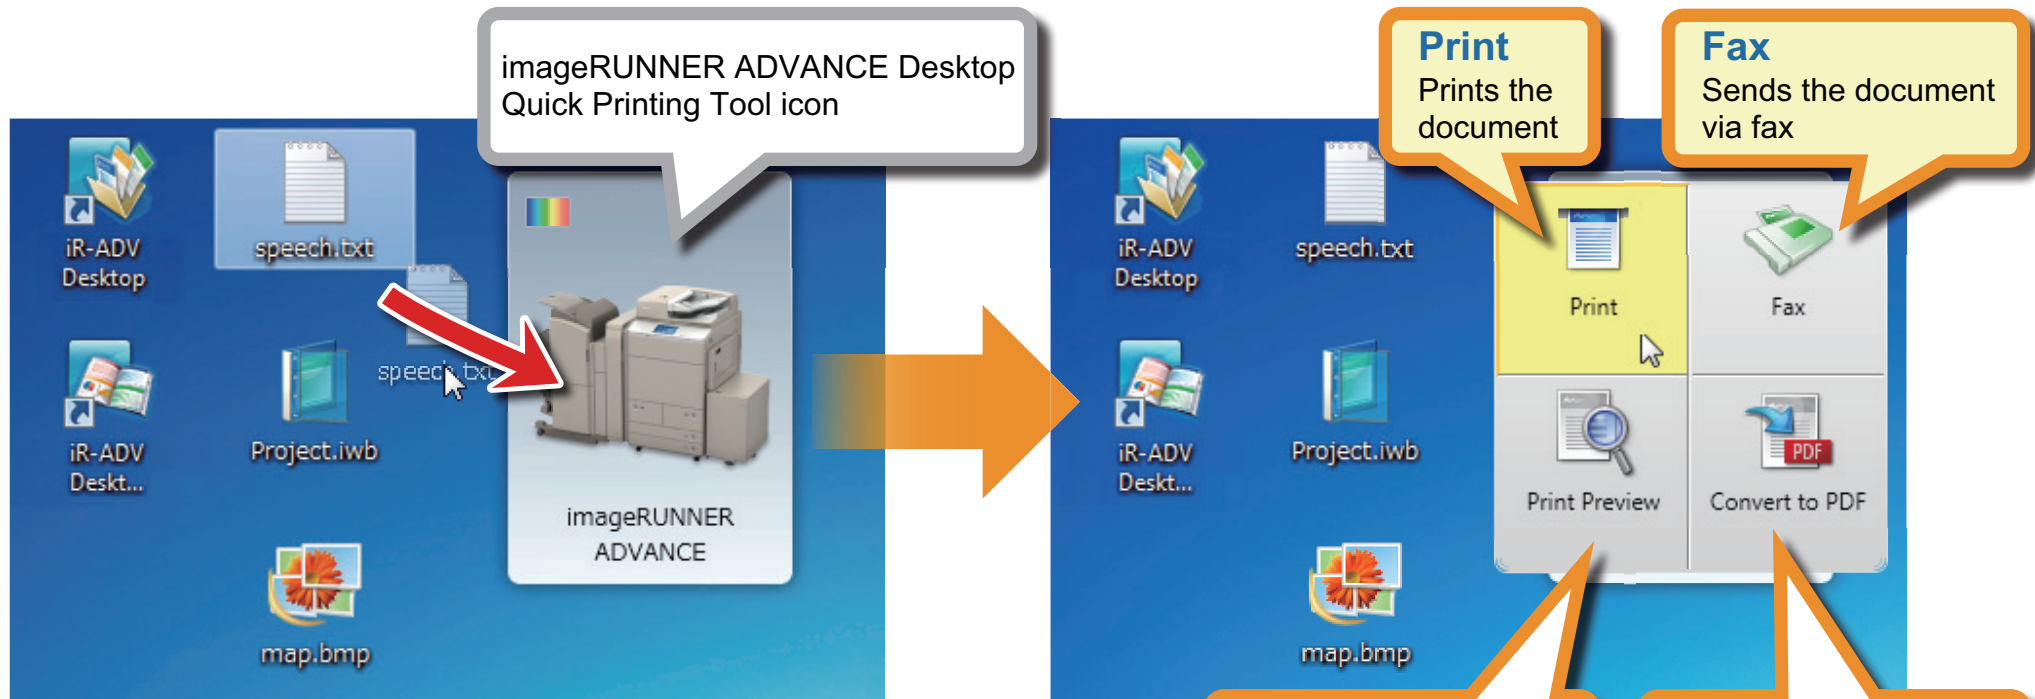

# How to Use imageRUNNER ADVANCE Desktop Quick Printing Tool

The imageRUNNER ADVANCE Desktop Quick Printing Tool makes it easier to perform printer/fax operations.

- By simply dragging a document to the icon, you can access printer/fax operations.

**NOTE**

- imageRUNNER ADVANCE Desktop Quick Printing Tool can be used free-of-charge.
- The Fax function is displayed in the popup menu only when your printer includes the Fax function.
- If you are using the trial version of imageRUNNER ADVANCE Desktop, you can continue to use the imageRUNNER ADVANCE Desktop Quick Printing Tool to print/send faxes after the trial period expires. To use all of its functions, perform authentication with a license for the full version.