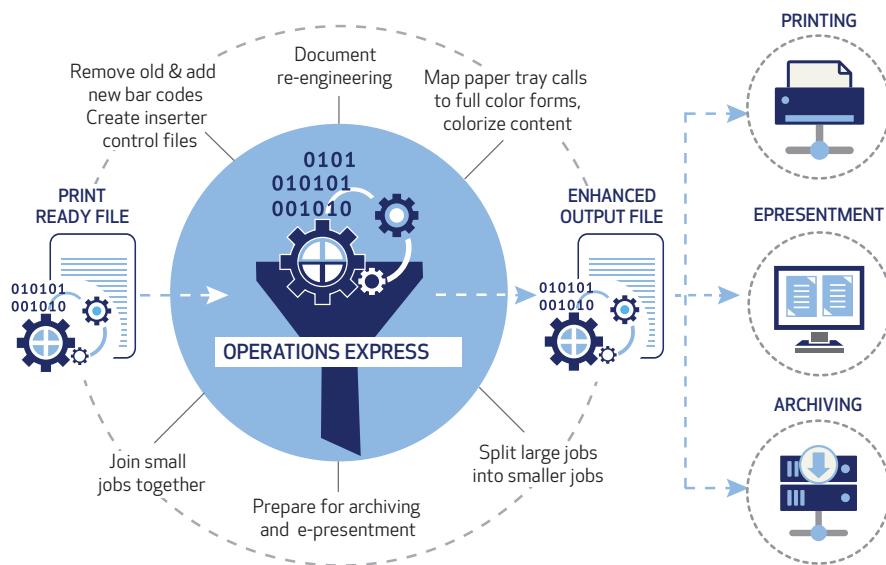

# OVERVIEW

PRO PDF converts your existing PDF print streams into AFP, PostScript®, PCL, Metacode, and more. Whatever your needs, PRO PDF provides a versatile solution that is typically two to four times faster than other products, with the highest conversion fidelity and unrivalled levels of support and quality assurance.

## What Does PRO PDF Do?

PRO PDF converts existing PDF print streams into all major industry-standard output formats including AFP, PostScript®, PCL, Metacode, and line data, with the following capabilities:

Not all PDF files are well structured or optimized for downstream workflows.

PRO PDF can also normalize a PDF file, which minimizes duplicate fonts, removes duplicated graphical elements, and performs further enhancements to minimize storage size and maximize performance in downstream workflows.

## PRO PDF Fits in Your Environment

- Easily integrate PRO PDF to support both batch and on demand production.
- Leverage existing workflow and automation tools with CrawfordTech APIs.
- Have your output files automatically encrypted for security purposes.
- Suppress blank pages to improve the viewer's experience.
- Call The PRO Workflow Server option can be used to automate processing of files from hot folders.